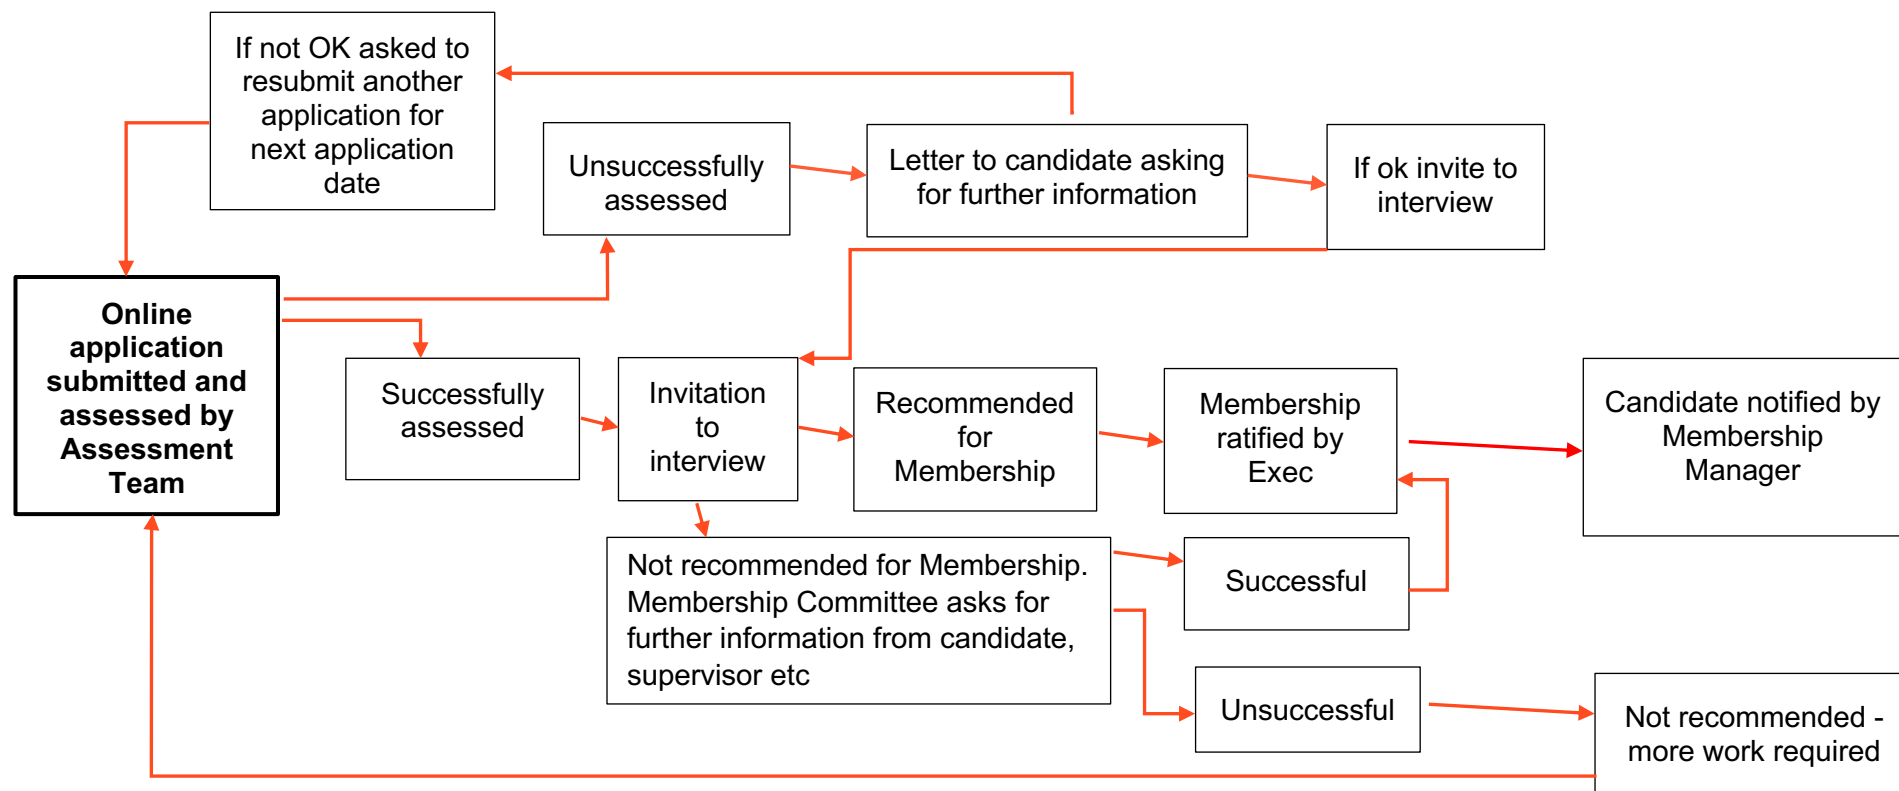

## Flowchart of the Upgrade to Membership Process

- An Applicant can resubmit their Upgrade to Membership twice. If both applications are unsuccessful NZAC will cease their Provisional Membership.
- Similarly a Candidate can go to Panel twice before NZAC will cease their Provisional Membership.
- After a 2 year period of being ceased a person may reapply again for Provisional Membership.